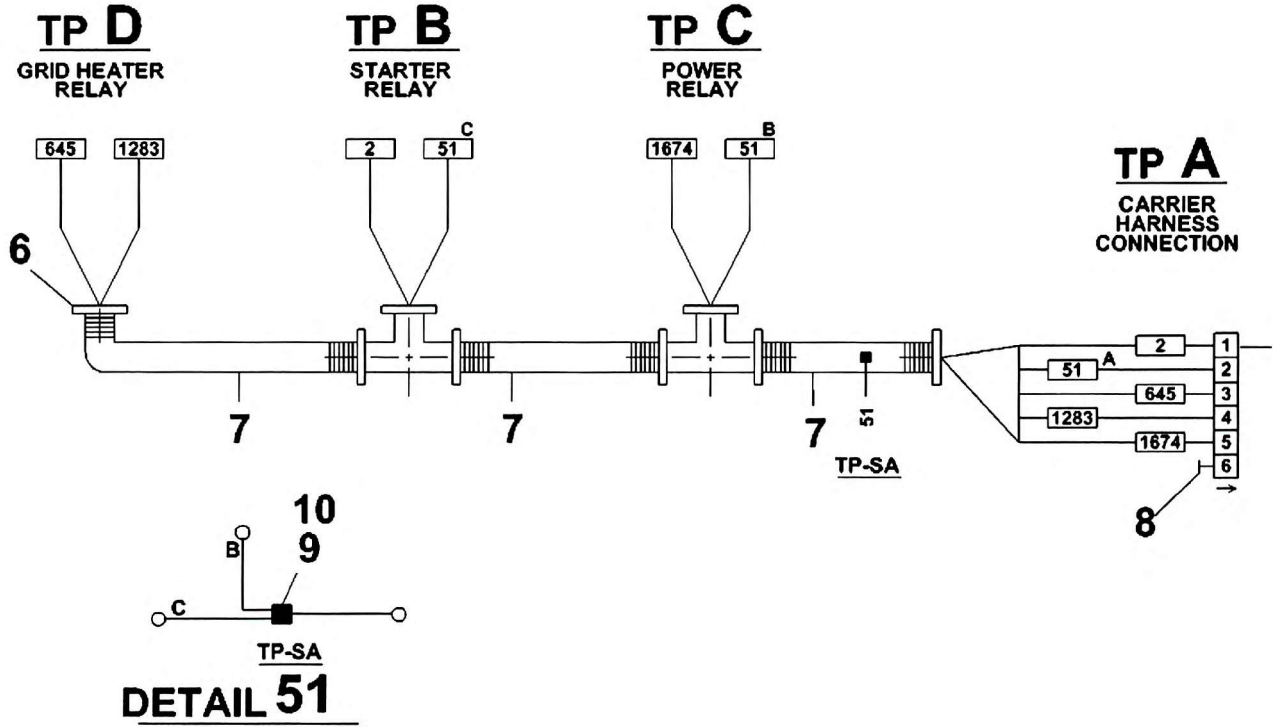

# Manitowoc Cranes

WIRE CHART									
WIRE NO	COLOR	SAE SIZE	LENGTH TOT IN	TP	B/M ITEM NO	REMARKS	TP	B/M ITEM NO	REMARKS
2	WHITE	16	15	B	5	---	A	4	---
51A	WHITE	16	4	SA	STRIP	SEE DETAIL	A	4	---
51B	WHITE	16	9	C	5	---	SA	STRIP	SEE DETAIL
51C	WHITE	16	13	B	5	---	SA	STRIP	SEE DETAIL
645	WHITE	16	19	D	5	---	A	4	---
1283	WHITE	16	21	D	5	---	A	4	---
1674	WHITE	16	11	C	5	---	A	4	---